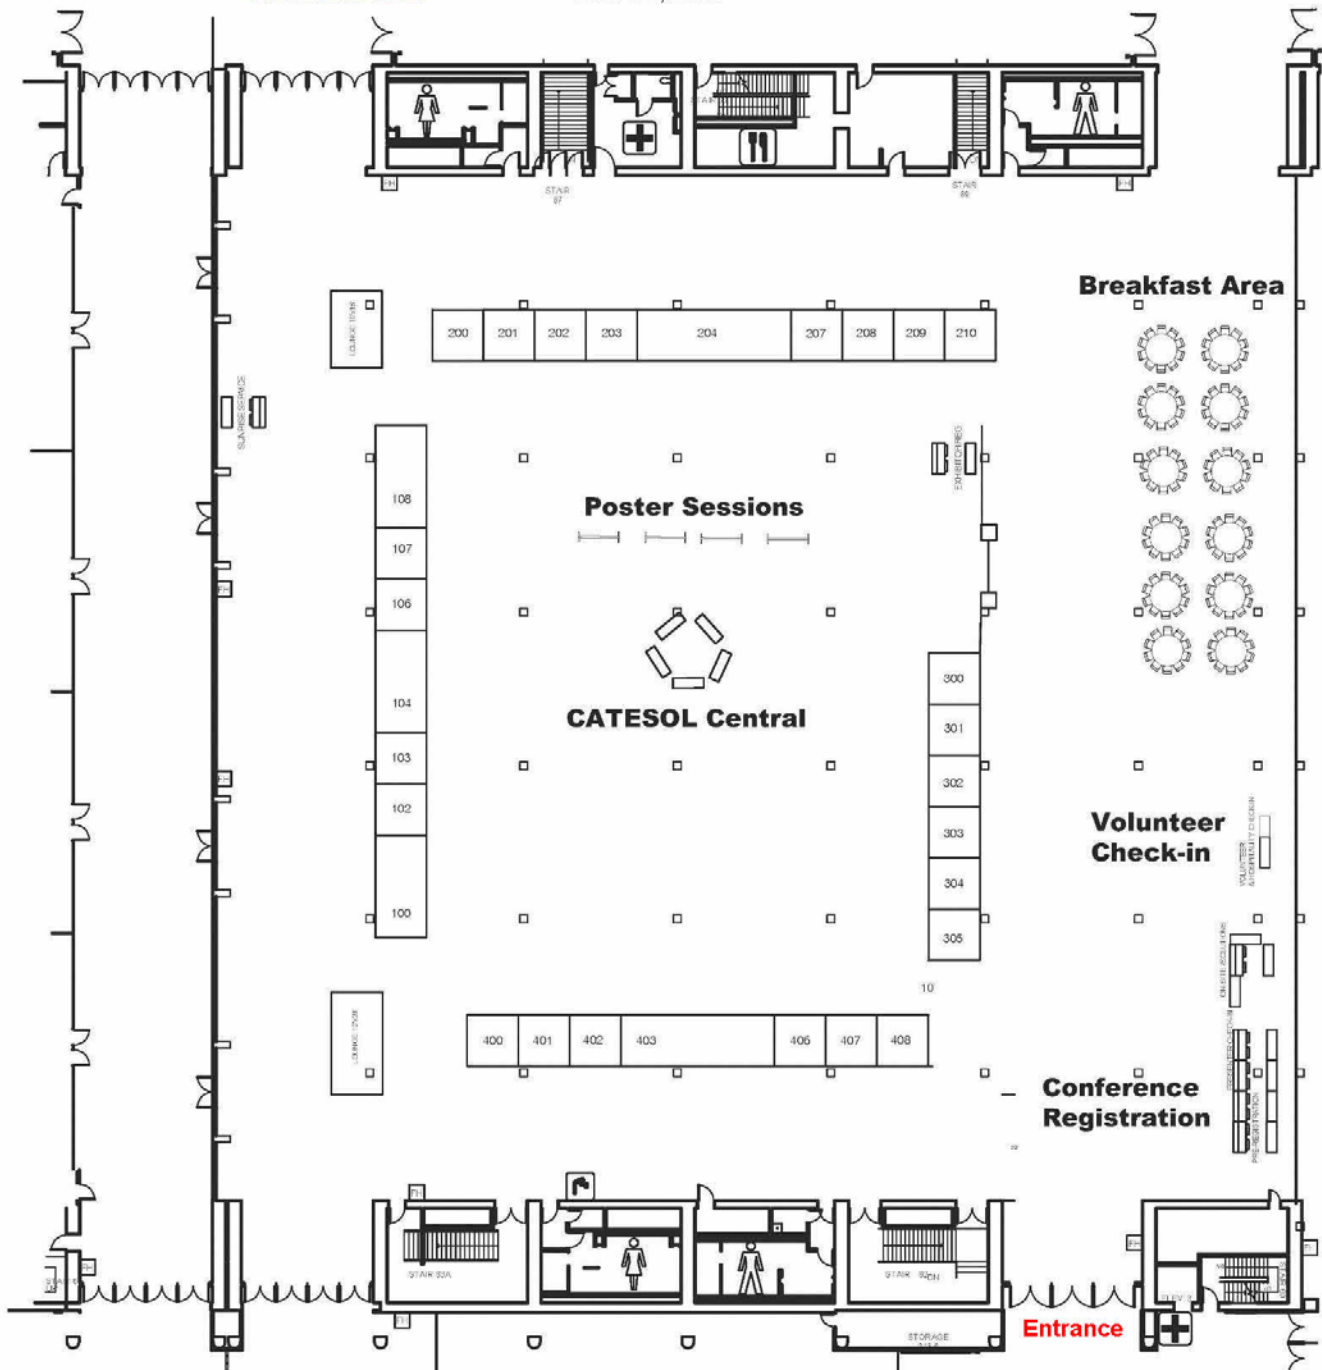

CATESOL EXHIBIT HALL

Oct. 3-6, 2019

San Jose McEnery CC

EXHIBITOR LOCATIONS

Alliant...203	Hameray...100,101	N. Dame de Namur...200	Sunburst Media...402
Burlington...301	iTEP...305	OTAN...106	US Dept. of State...408
CTA...202	MSI Press...208	Oxford...407	UCSD Extension...209
Cambridge...204-206	NatGeo...403-405	Pearson...104,105	U. Michigan...207
CASAS...107	Need2Say...406	REGPIO...300	USF Sch. of Edu...302
ETS/TOEFL...401	New Readers...108,109	Robotel...102	Workplace ESL...303
Grand Canyon...304	Northeastern...103	Slangman...400	Massage Therapist